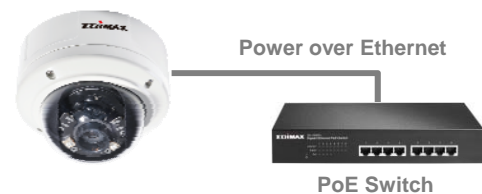

The Edimax VD-233ED is a 3 megapixel vandal-resistant IK10-dome fixed network camera. It has a 3-axis mechanical design and records 2048 x 1536 resolution videos at 20 frames per second. The high resolution and frame rate allow users to capture detailed videos in an area several times larger than conventional network cameras.

IR-Cut & IR LEDs for True Day & Night Vision

Hardware WDR

The VD-233ED is equipped with a high-performance 3.1 megapixel image sensor. You can place it anywhere in high-contrast lighting conditions and capture detailed and clear videos.

3Mpx PoE True Day & Night WDR Vandal Dome Network Camera

VD-233ED

3 Axis

The VD-233ED is equipped with a 3-axis mechanical design to adjust the lens position for flexible ceiling and wall-mounted installation.

Weatherproof and Vandal-Resistant

The VD-233ED dome network camera is equipped with a weatherproof (IP66) and vandal-resistant (IK10) housing for outdoor applications.

Power over Ethernet

The VD-233ED model complies with the IEEE 802.3af Power over Ethernet standard, allowing power and data transmission over a single Ethernet cable and eliminating the hassle of needing to install an additional power cable and adapter.