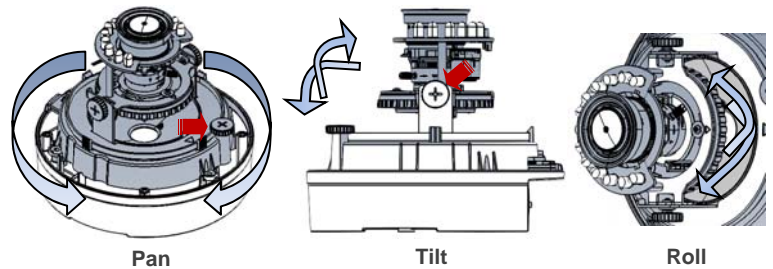

3Mpx PoE True Day & Night WDR Vandal Dome Network Camera

VD-233ED

3 Axis

The VD-233ED is equipped with a 3-axis mechanical design to adjust the lens position for flexible ceiling and wall-mounted installation.