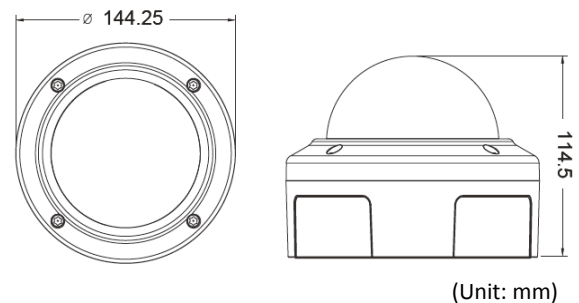

3Mpx PoE True Day & Night WDR Vandal Dome Network Camera

VD-233ED

TECHNICAL SPECIFICATIONS

Flash	128MB	
RAM	128MB	
Lens	Type	1/3" CMOS
	Focal Length/F-Number	Varifocal Lens, f = 3.3–12mm, F1.4
	DC-Iris	Auto Iris
	View Angle	H: 93° (Wide) – 3 1.7° (Tele)/V:68.4° (Wide) – 23.8°(Tele)
Day Night Operation/IR Distance	Mechanical ICR, IR 15 Meters	
Min. Illumination	0.08 Lux @ F1.2	
Pan/Tilt/Rotate	3-axis Mechanical Design Pan 350°, Tilt 10–90°, Rotate 350°	
Video Compression	H.264/MPEG-4/M-JPEG	
Max Resolution	QXGA (2048 x1536) at 20FPS	
Special Features	Event Trigger	Motion Detection, Alarm, Schedule
	Digital In/Out Points	2 In/1 Out
	Pre/Post-Alarm Buffer	2 Second Pre-Alarm/5 second Post-Alarm
	Digital Zoom	10x
	RS-485 Support	Yes
	Smartphone Monitoring	Free iPhone & Android App
	Multiple Streaming	LAN Multicast
	WDR Support	Yes
Storage	1 Micro SD Card Slot, up to 32GB	
Audio Interface	1 In/1 Out	
Network	10BASE-T/100BASE-TX	
Power Supply	DC 12V (Terminal)/PoE (IEEE 802.3af)	
Operating Temperature	-20°C - 50°C	
Dimensions (mm)	Ø144.25 (D) X 114.50 (H) mm	
Certification (EMI, IP, RoHS)	CE/FCC/RoHS/IP66	
ONVIF Support	Yes	

DIMENSIONS

IP SURVEILLANCE APPLICATIONS